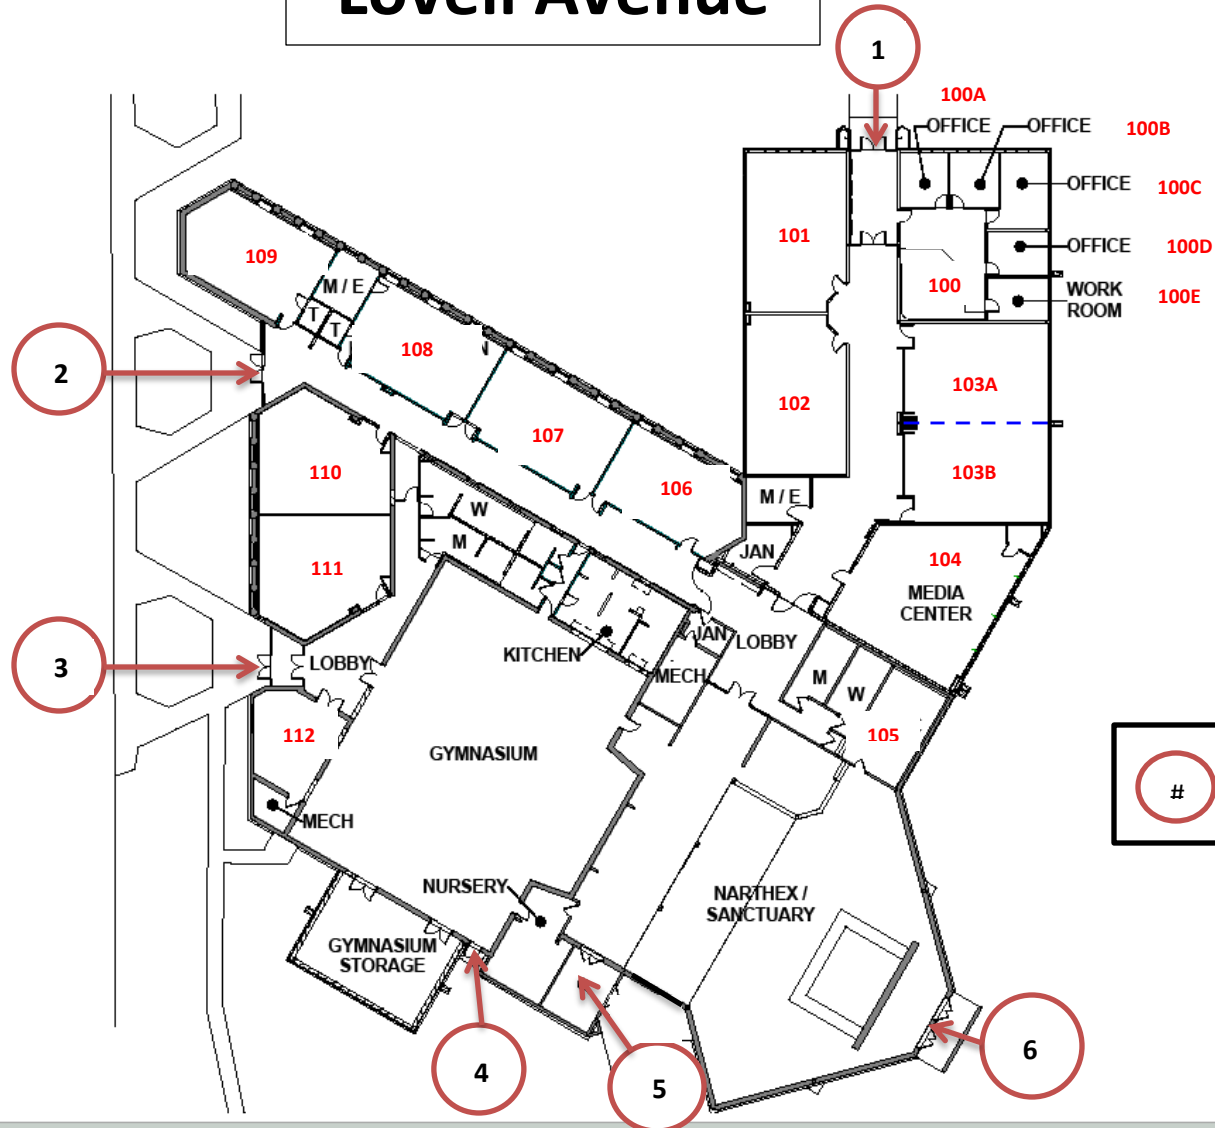

Lovell Avenue

Dale Street

Exterior Door Entrance

King of Kings Lutheran Church and School

Highway 36